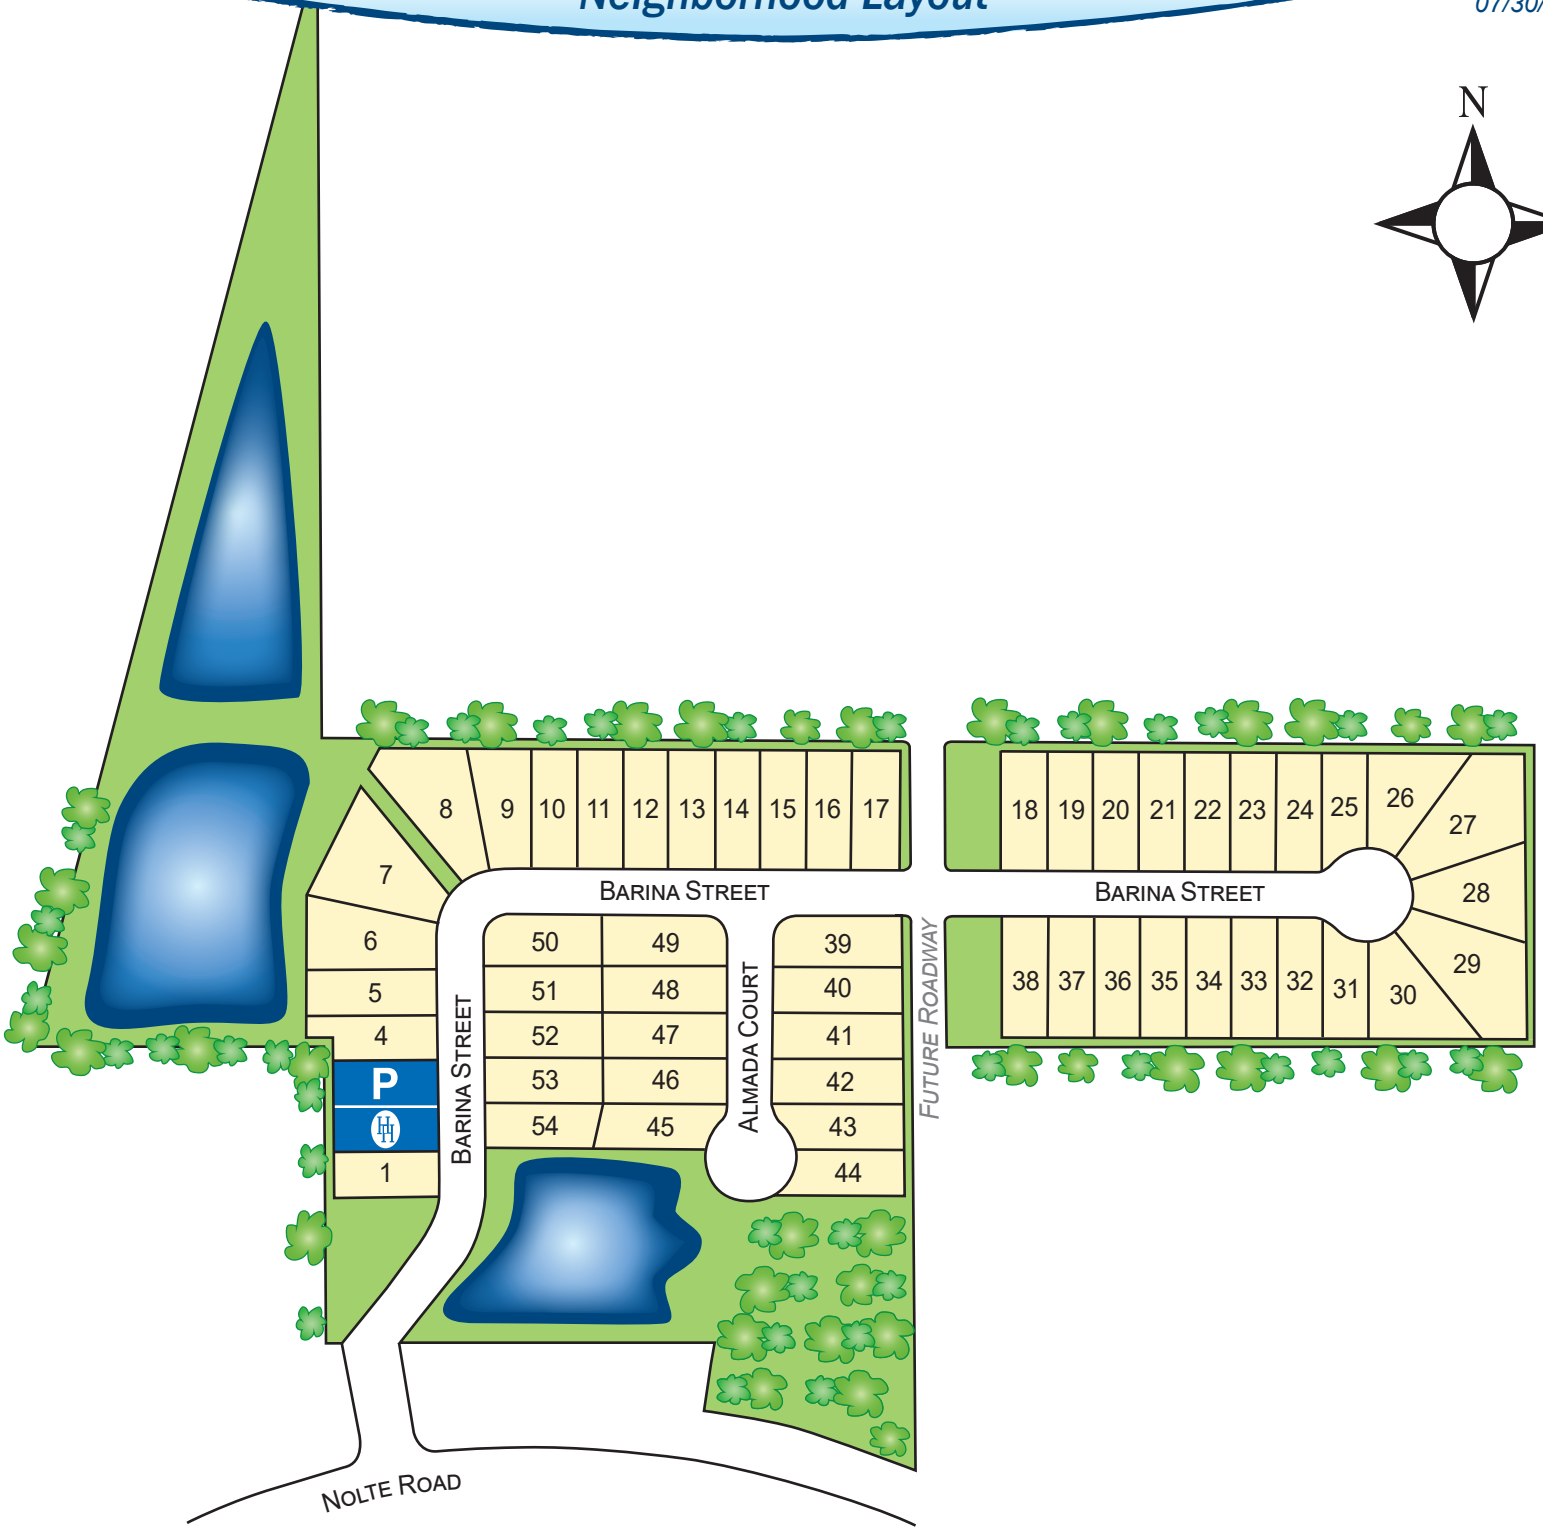

Canopy Reserve

Neighborhood Layout

07/30/19

Highland Homes
The value leaders.

Model Center
at
Gramercy Farms

	Future Model Center
	Future Model Parking
	New Homes

Canopy Reserve • St. Cloud, FL 34769 • (407) 630-9800